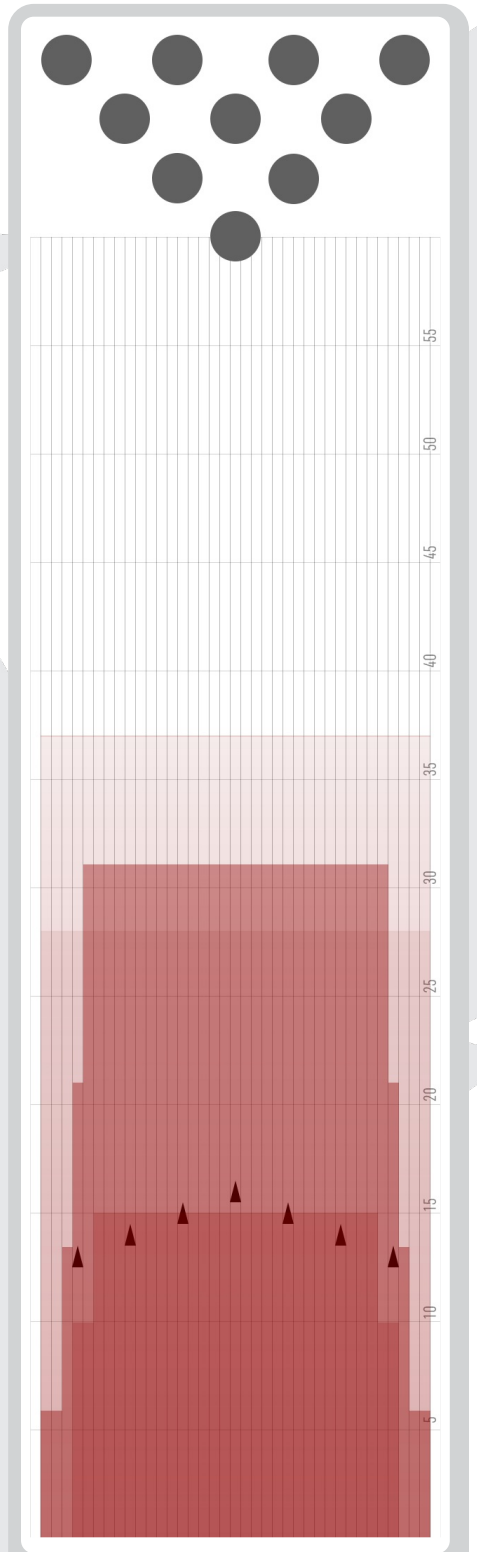

2020 WORLD BOWLING - MELBOURNE

DISTANCE:	37 FEET	VOLUME:	28.6 mL
RATIO:	1.58	FORWARD:	22.8 mL
DROP BRUSH:	28 FEET	REVERSE:	5.8 mL
TANKS:	KEGEL	PUMP:	50µL

FORWARD LOADS DATA

#	START	STOP	LOADS	MICS	SPEED	BUFF	TANK	DISTANCE	T.OIL
1	2L	2R	4	50	14	3	A - KEGEL	0 → 6	7,400
2	4L	4R	3	50	18	3	A - KEGEL	6 → 13	4,950
3	5L	5R	3	50	18	3	A - KEGEL	13 → 21	4,650
4	6L	6R	4	50	18	3	A - KEGEL	21 → 31	5,800
5	2L	2R	0	50	26	3	A - KEGEL	31 → 37	0

REVERSE LOADS DATA

#	START	STOP	LOADS	MICS	SPEED	BUFF	TANK	DISTANCE	T.OIL
1	2L	2R	0	50	30	3	A - KEGEL	28 → 15	0
2	7L	7R	2	50	18	4	A - KEGEL	15 → 10	2,700
3	5L	5R	2	50	14	4	A - KEGEL	10 → 6	3,100
4	2L	2R	0	50	14	4	A - KEGEL	6 → 0	0