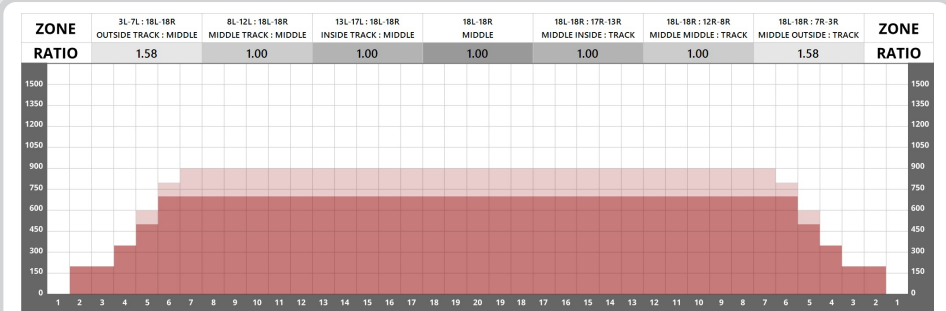

2020 WORLD BOWLING - MELBOURNE

DISTANCE:	37 FEET	VOLUME:	28.6 mL
RATIO:	1.58	FORWARD:	22.8 mL
DROP BRUSH:	28 FEET	REVERSE:	5.8 mL
TANKS:	KEGEL	PUMP:	50µL

FORWARD LOADS DATA

#	START	STOP	LOADS	MICS	SPEED	BUFF	TANK	DISTANCE	T.OIL
1	2L	2R	4	50	14	3	A - KEGEL	0 → 6	7,400
2	4L	4R	3	50	18	3	A - KEGEL	6 → 13	4,950
3	5L	5R	3	50	18	3	A - KEGEL	13 → 21	4,650
4	6L	6R	4	50	18	3	A - KEGEL	21 → 31	5,800
5	2L	2R	0	50	26	3	A - KEGEL	31 → 37	0

REVERSE LOADS DATA

#	START	STOP	LOADS	MICS	SPEED	BUFF	TANK	DISTANCE	T.OIL
1	2L	2R	0	50	30	3	A - KEGEL	28 → 15	0
2	7L	7R	2	50	18	4	A - KEGEL	15 → 10	2,700
3	5L	5R	2	50	14	4	A - KEGEL	10 → 6	3,100
4	2L	2R	0	50	14	4	A - KEGEL	6 → 0	0