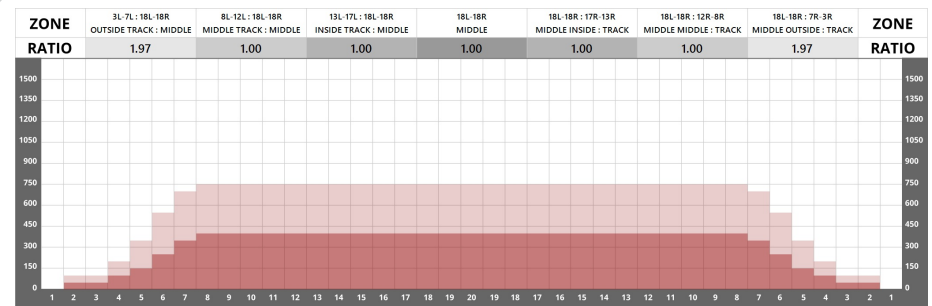

# 2007 USBC JUNIOR GOLD MODIFIED CHEETAH

<b>DISTANCE:</b>	<b>34 FEET</b>	<b>VOLUME:</b>	<b>22.75 mL</b>
<b>RATIO:</b>	<b>1.97</b>	<b>FORWARD:</b>	<b>11.9 mL</b>
<b>DROP BRUSH:</b>	<b>34 FEET</b>	<b>REVERSE:</b>	<b>10.85 mL</b>
<b>TANKS:</b>	<b>KEGEL</b>	<b>PUMP:</b>	<b>50µL</b>

### FORWARD LOADS DATA

#	START	STOP	LOADS	MICS	SPEED	BUFF	TANK	DISTANCE	T.OIL
1	2L	2R	1	50	10	3	A - Kegel	0 → 0	1,850
2	4L	4R	1	50	10	3	A - Kegel	0 → 1	1,650
3	5L	5R	1	50	14	3	A - Kegel	1 → 3	1,550
4	6L	6R	2	50	14	3	A - Kegel	3 → 7	2,900
5	7L	7R	2	50	14	3	A - Kegel	7 → 11	2,700
6	8L	8R	1	50	18	3	A - Kegel	11 → 14	1,250
7	2L	2R	0	50	18	3	A - Kegel	14 → 28	0
8	2L	2R	0	50	26	3	A - Kegel	28 → 32	0
9	2L	2R	0	50	30	3	A - Kegel	32 → 34	0

### REVERSE LOADS DATA

#	START	STOP	LOADS	MICS	SPEED	BUFF	TANK	DISTANCE	T.OIL
1	2L	2R	0	50	30	3	A - Kegel	34 → 26	0
2	7L	7R	1	50	22	3	A - Kegel	26 → 23	1,350
3	6L	6R	2	50	18	3	A - Kegel	23 → 18	2,900
4	5L	5R	2	50	18	3	A - Kegel	18 → 13	3,100
5	4L	4R	1	50	14	3	A - Kegel	13 → 11	1,650
6	2L	2R	1	50	14	3	A - Kegel	11 → 9	1,850
7	2L	2R	0	50	14	3	A - Kegel	9 → 0	0